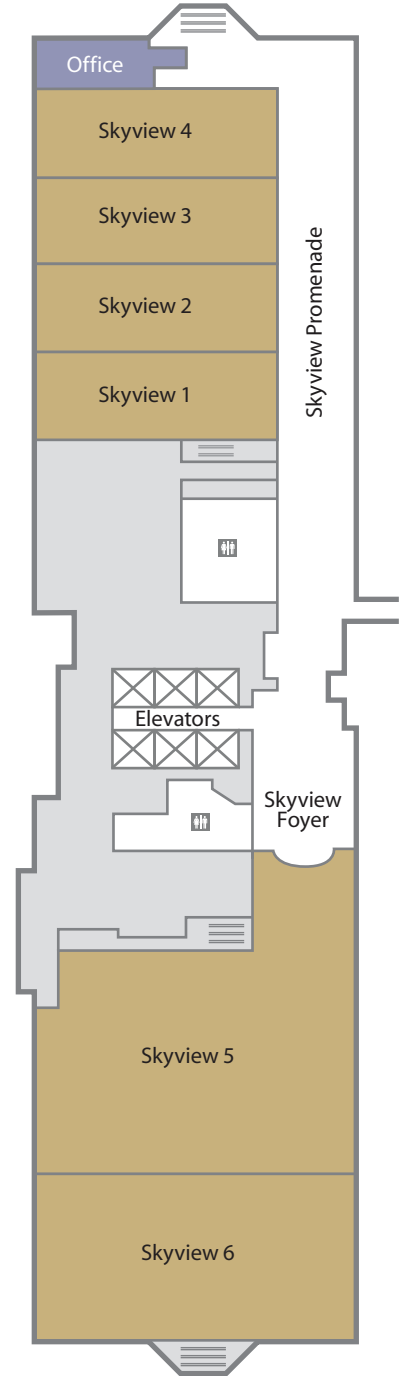

HORSESHOE LAS VEGAS  
(formerly Bally's)

North Resort Tower  
Meeting Facilities Map

CASINO LEVEL

26TH FLOOR