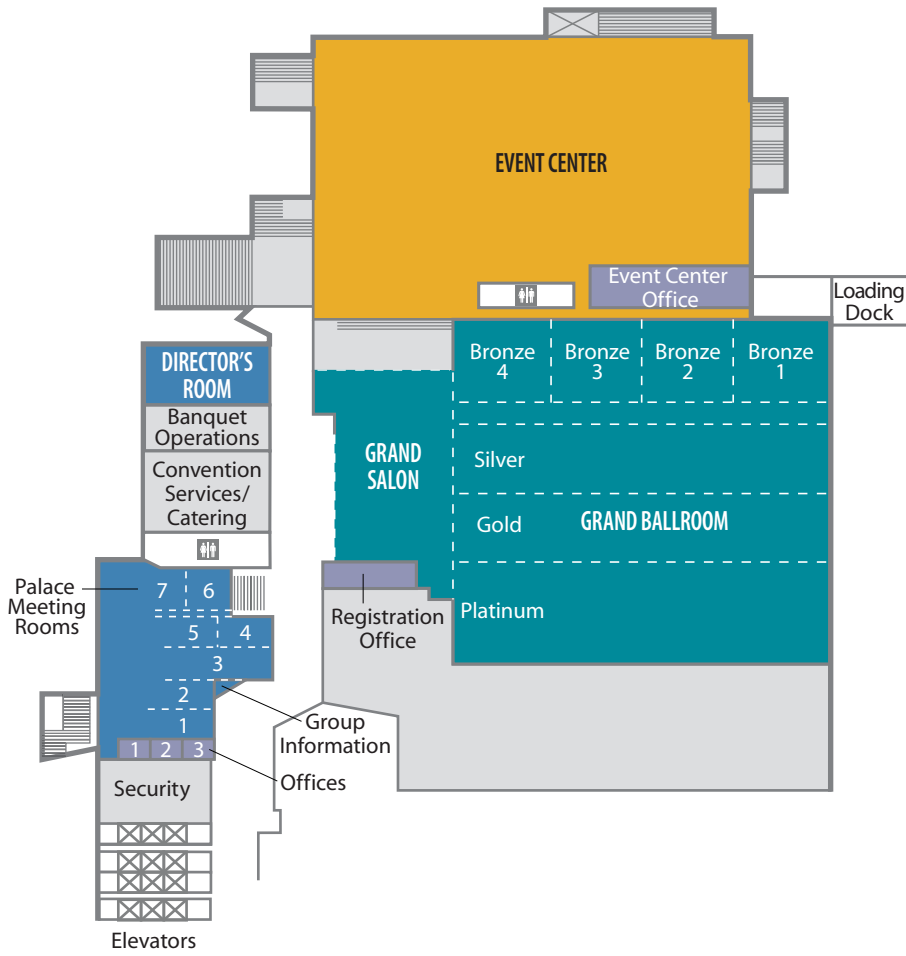

HORSESHOE LAS VEGAS  
(formerly Bally's)

North Resort Tower  
Meeting Facilities Map

CASINO LEVEL

26TH FLOOR