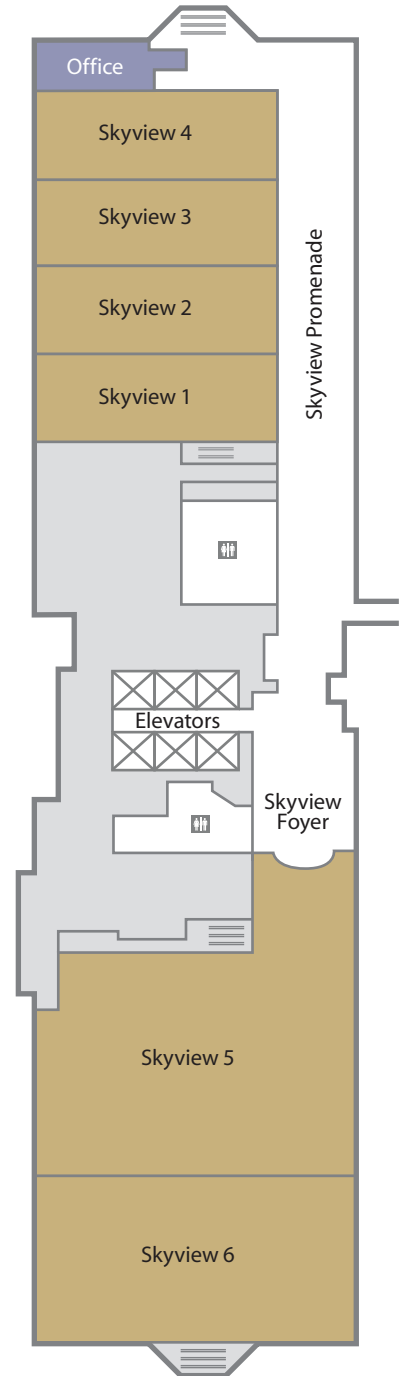

BALLY'S LAS VEGAS

Meeting Facilities Map

NORTH TOWER

CASINO LEVEL

26TH FLOOR