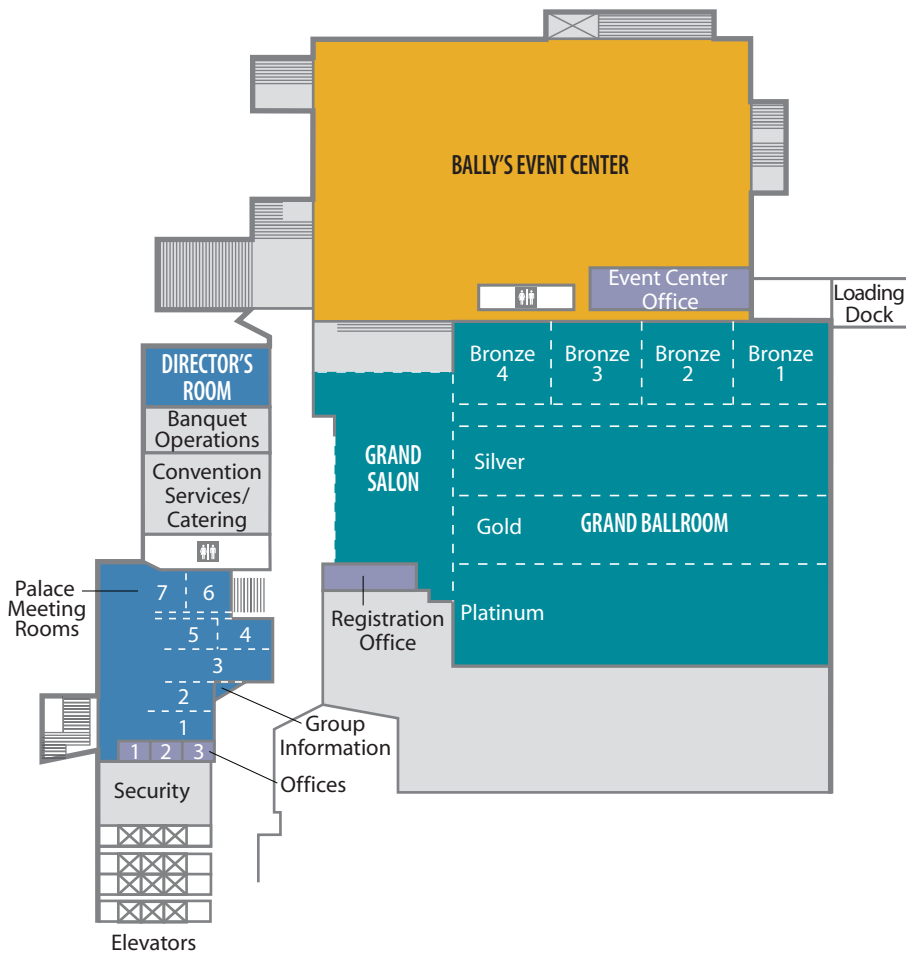

BALLY'S LAS VEGAS

Meeting Facilities Map

NORTH TOWER

CASINO LEVEL

26TH FLOOR