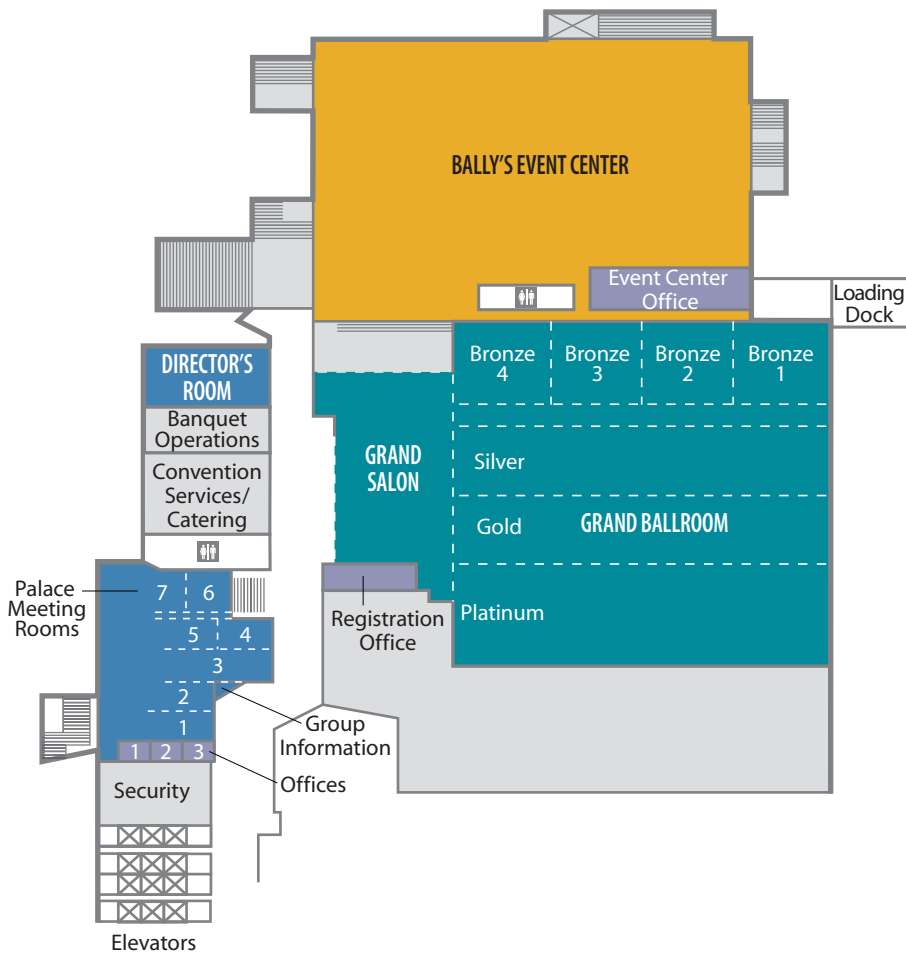

## Meeting Facilities Map

### NORTH TOWER

### CASINO LEVEL

### 26TH FLOOR