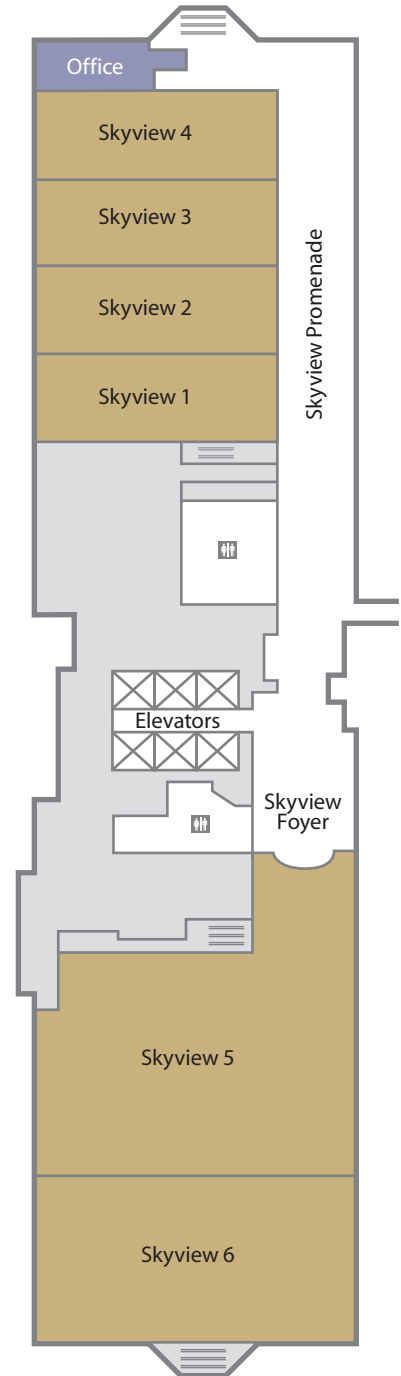

## Meeting Facilities Map

### NORTH TOWER

### CASINO LEVEL

### 26TH FLOOR